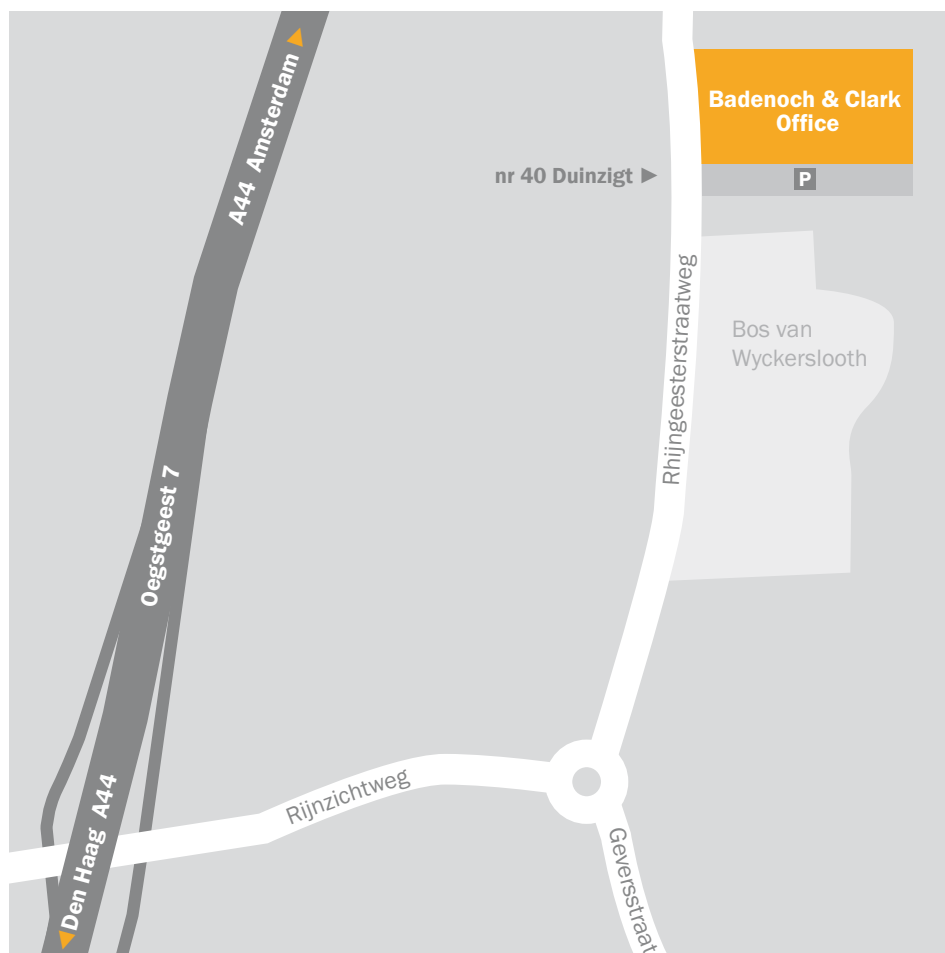

How to find us

By car from Rotterdam/Den Haag/Utrecht

At Prins Clausplein (Junction A4/A12 near the Hague) follow the A12 in the direction of Den Haag. At the end of the road, turn right and follow the N44 in the direction of Wassenaar. The N44 continues as the A44. Take exit 7 (Oegstgeest/Rijnsburg) and turn right at the end of the exit ramp, following direction Oegstgeest. Make a left at the roundabout. After approximately 500 metres you will see our offices on your right. Follow the signs leading to the Badenoch & Clark parking. You will see the suppliers' entrance from the parking.

By car from Amsterdam/Schiphol

At junction Burgerveen (Division of A4 and A44) follow the A44 in the direction of Den Haag Centrum/Leiden-West. Take exit 7 (Oegstgeest/Rijnsburg) and turn left at the end of the exit ramp, following direction Oegstgeest. Make a left at the roundabout. After approximately 500 metres you will see our offices on your right. Follow the signs leading to the Badenoch & Clark parking. You will see the suppliers' entrance from the parking.

Via public transport or by taxi from NS train station Leiden Centraal

The buses will leave from the back of the station (LUMC). Take bus 57 or 145 in the direction of Oegstgeest. Get off at Oegstgeest Duinzichtstraat. The bus stops at our front door. The buses 31, 40 and 51 will stop at Leidse Buurt, near the roundabout indicated on the map above. A taxi ride will take about 10 minutes. Follow the signs leading to the Badenoch & Clark entrance.